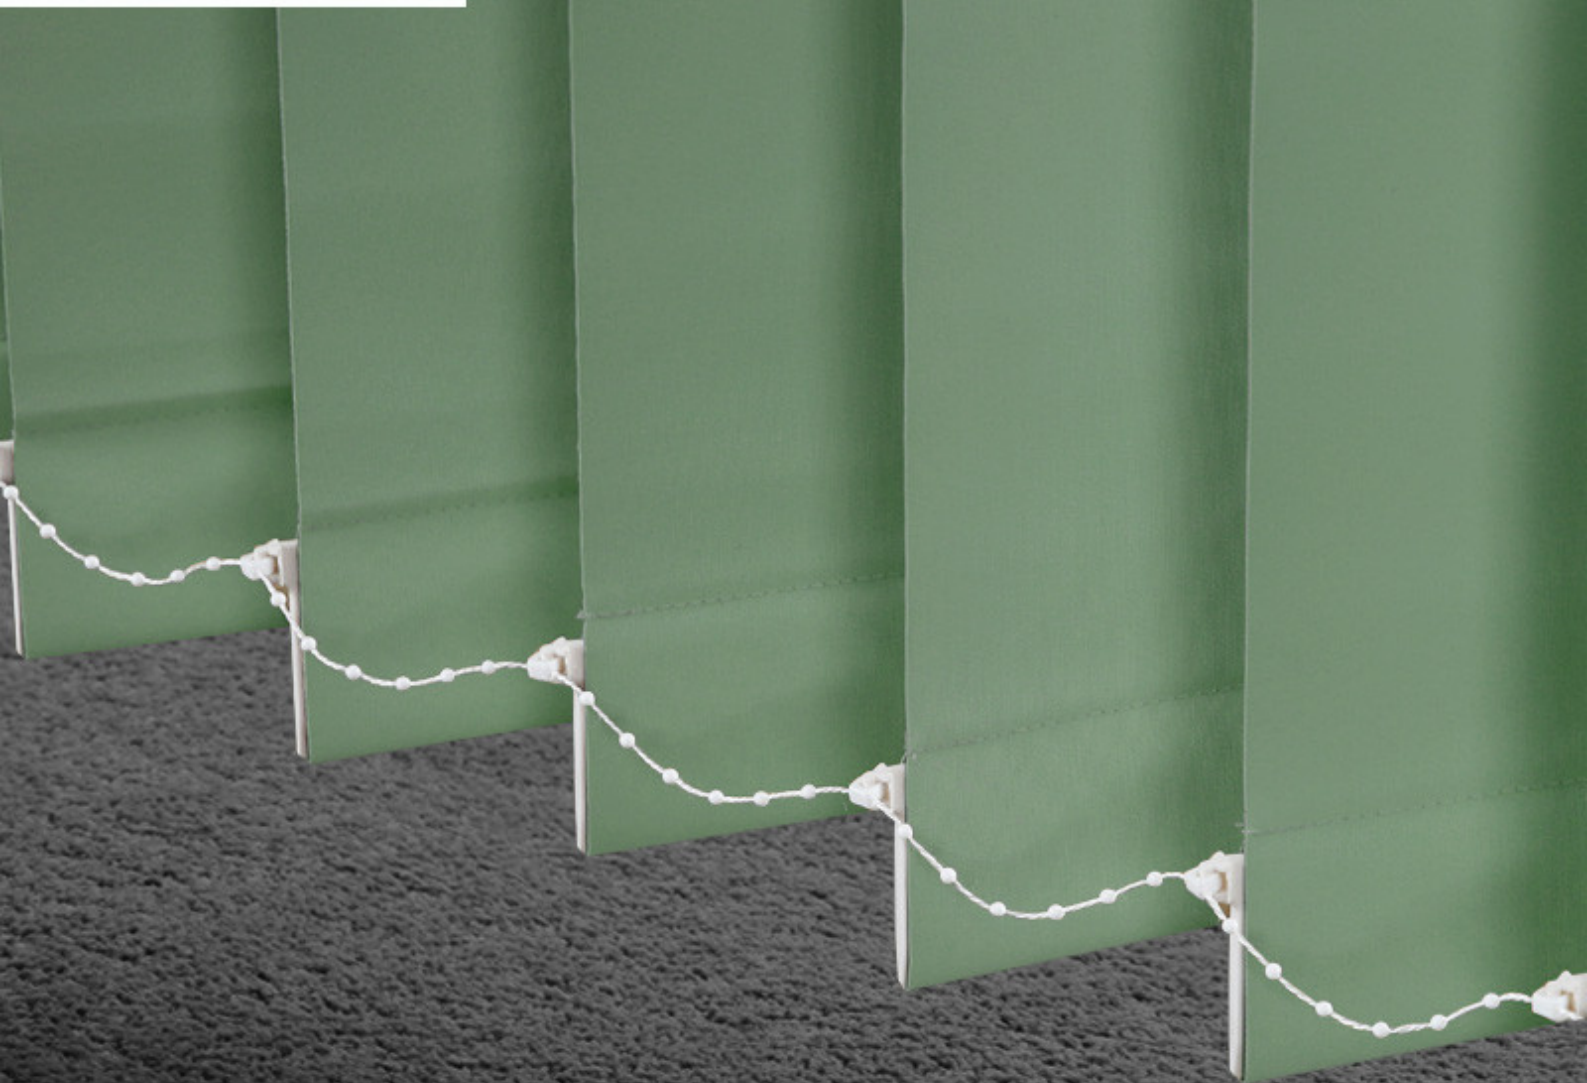

INSTALL

INSTALL

The image shows an office space with a large window covered by vertical blinds. The blinds are partially open, revealing a view of a city skyline with several tall buildings. In the foreground, there are two desks with computer monitors and office chairs. The lighting is bright, suggesting daytime. The overall aesthetic is modern and professional.

Suitable for office, studio and other working places.

Super soundless draw cord system

Boutique vertical blind

Streamline bottom beads, thickened edging

Ochre

White

Orange

Pink