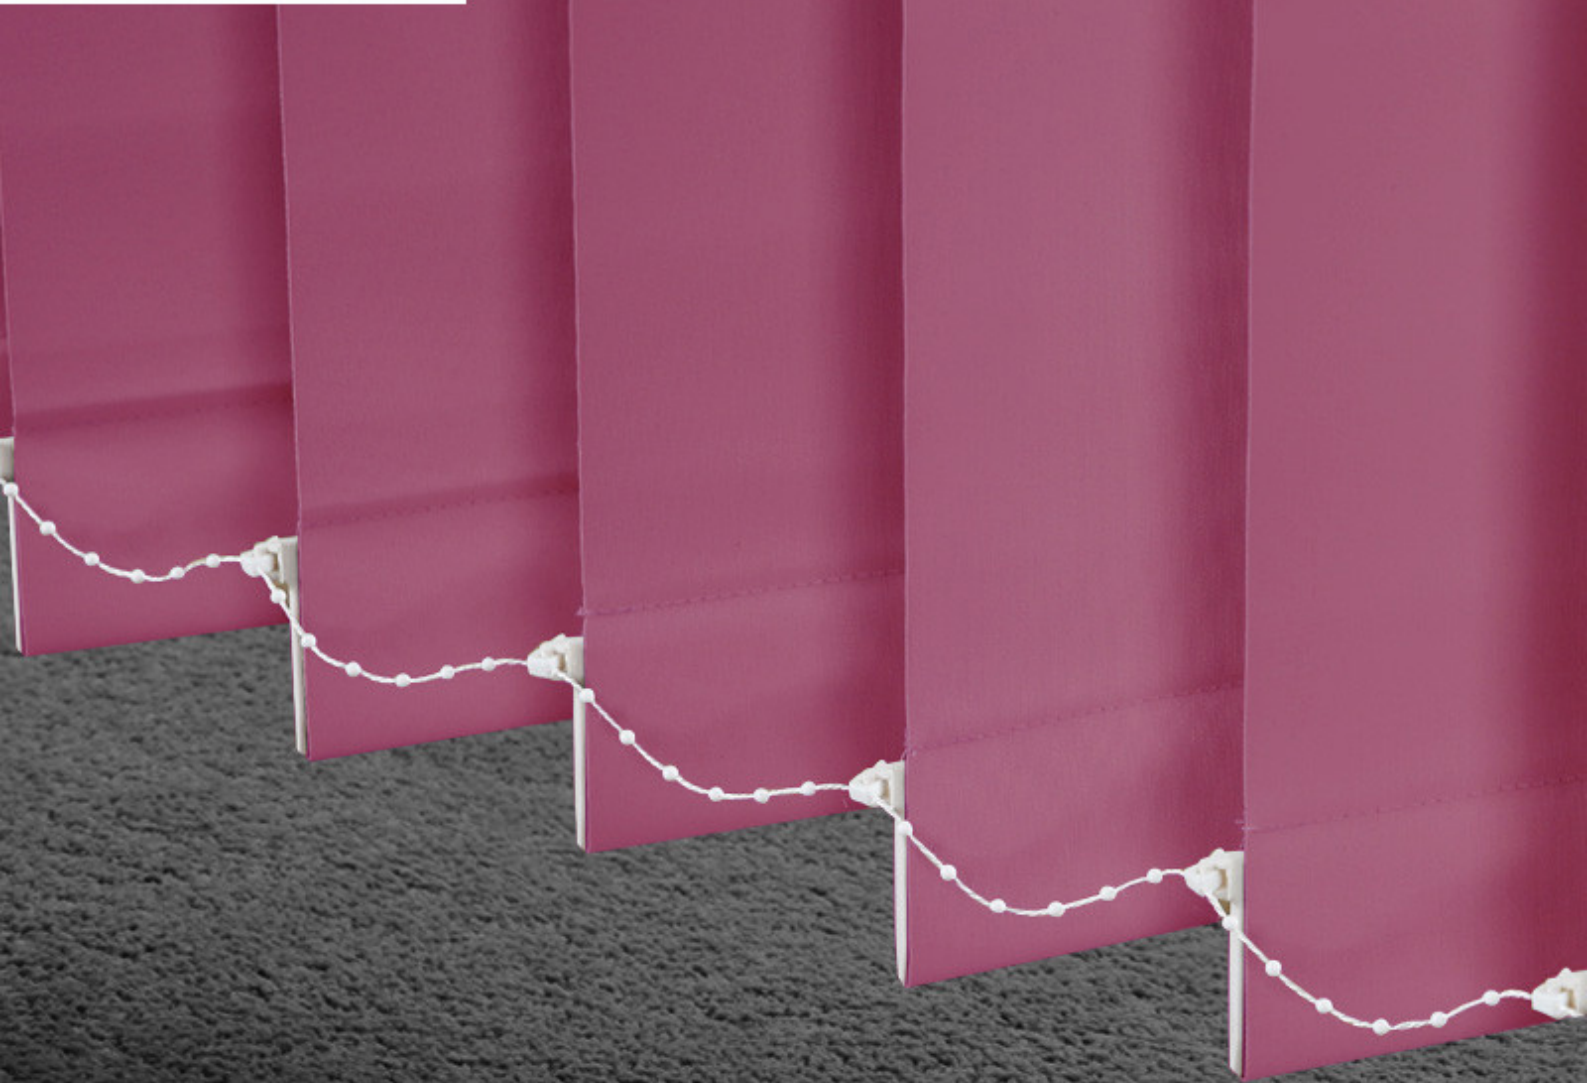

INSTALL

INSTALL

The image shows an office space with a large window covered by vertical blinds. The blinds are partially open, revealing a view of a city skyline with several tall buildings. In the foreground, there are two desks with computer monitors and office chairs. The lighting is bright, suggesting daytime. The overall aesthetic is modern and professional.

CR9 Vertical blind hanging curtain screen
venetian blind decoration hallway lightproof office

Boutique lightproof vertical blind

Thicker fabric, more lightproof

Elegant and harmonious beauty

One-piece and double-piece

Suitable for office, studio and other working places.

Super soundless draw cord system

Boutique vertical blind

Streamline bottom beads, thickened edging

Ochre

White

Orange

Pink