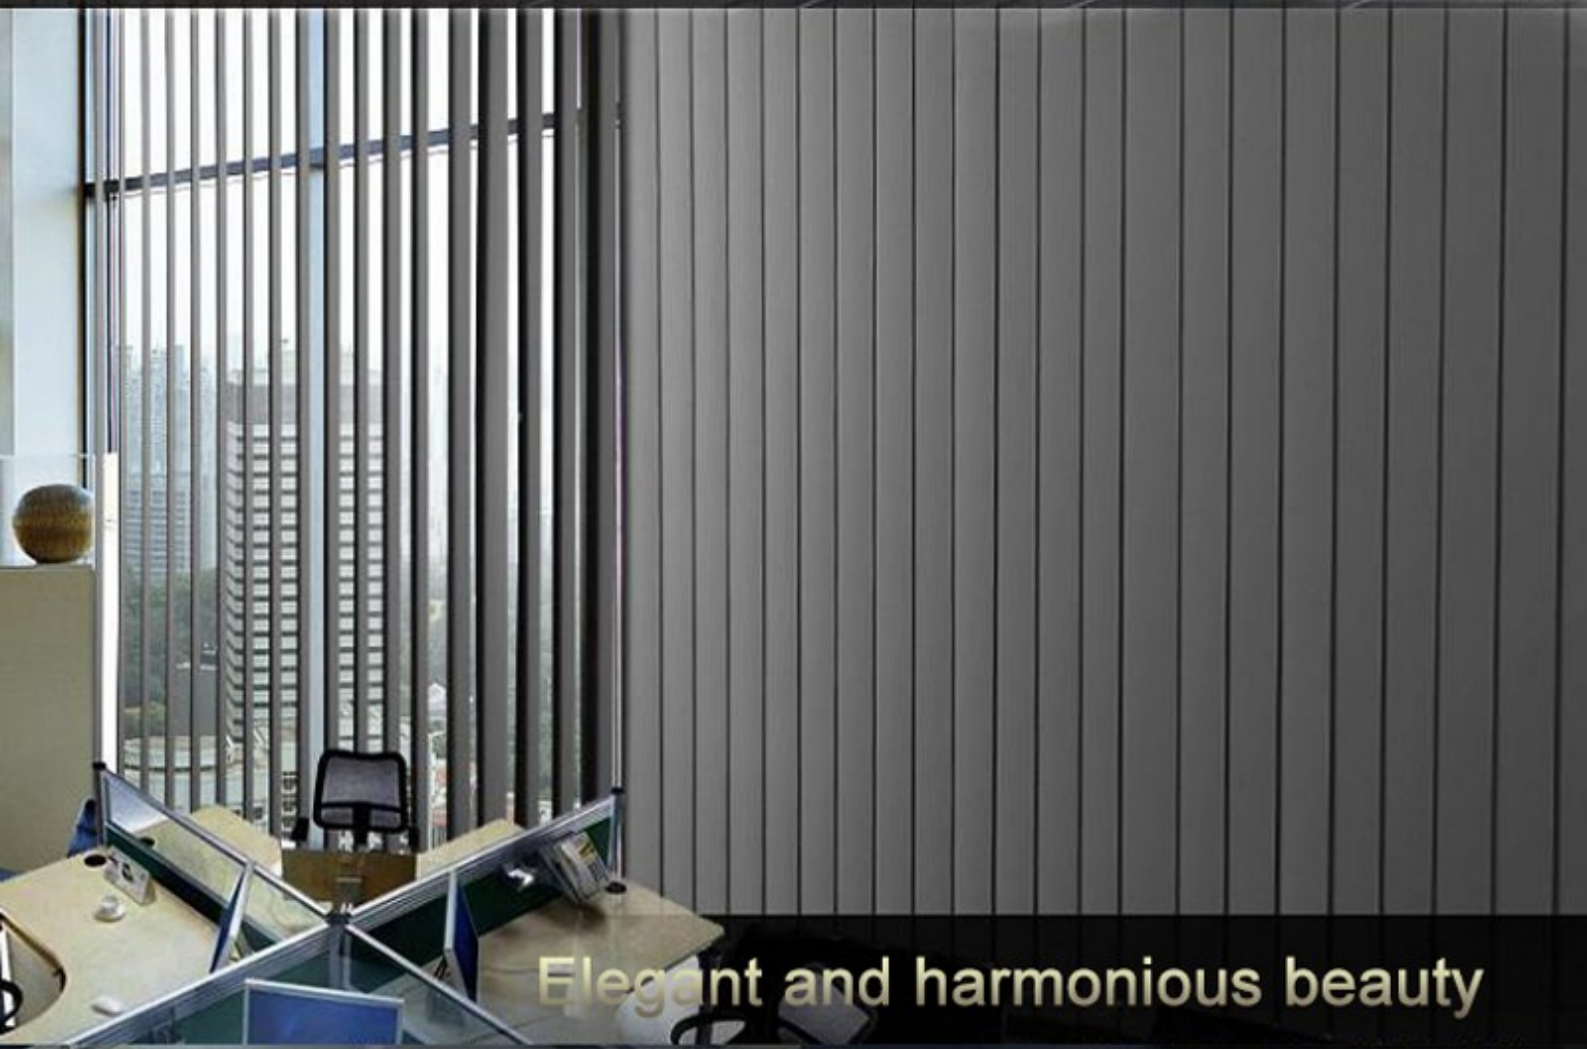

Elegant and harmonious beauty