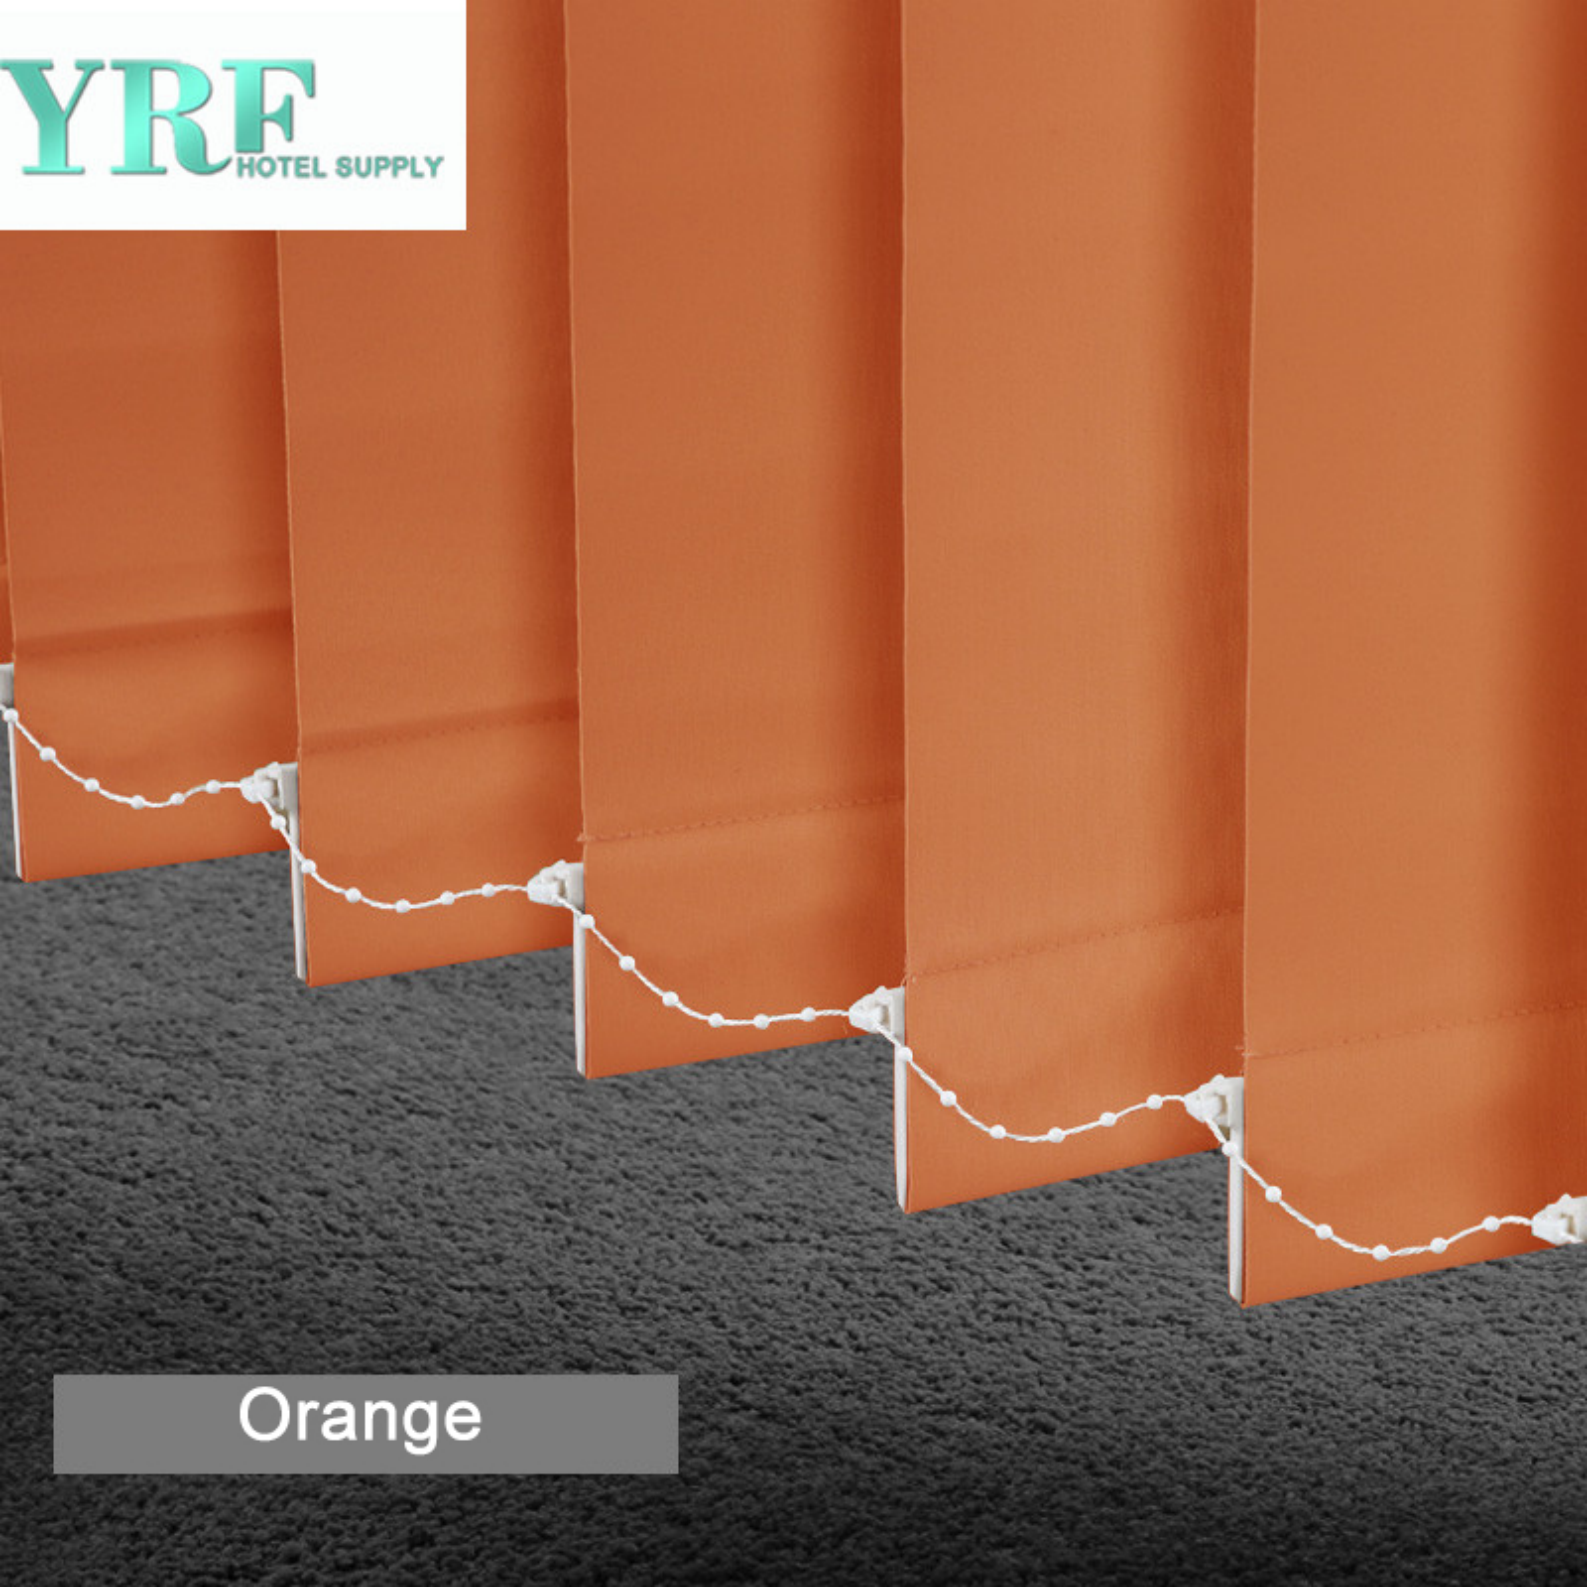

INSTALL

INSTALL

The image shows an office space with a large window covered by vertical blinds. The blinds are partially open, revealing a view of a city skyline with several tall buildings. In the foreground, there are two desks with computer monitors and office chairs. The lighting is bright, suggesting daytime. The overall aesthetic is modern and professional.

Suitable for office, studio and other working places.

Super soundless draw cord system

Boutique vertical blind

Streamline bottom beads, thickened edging

Ochre

White

Orange

Pink

Fruit green

Beige