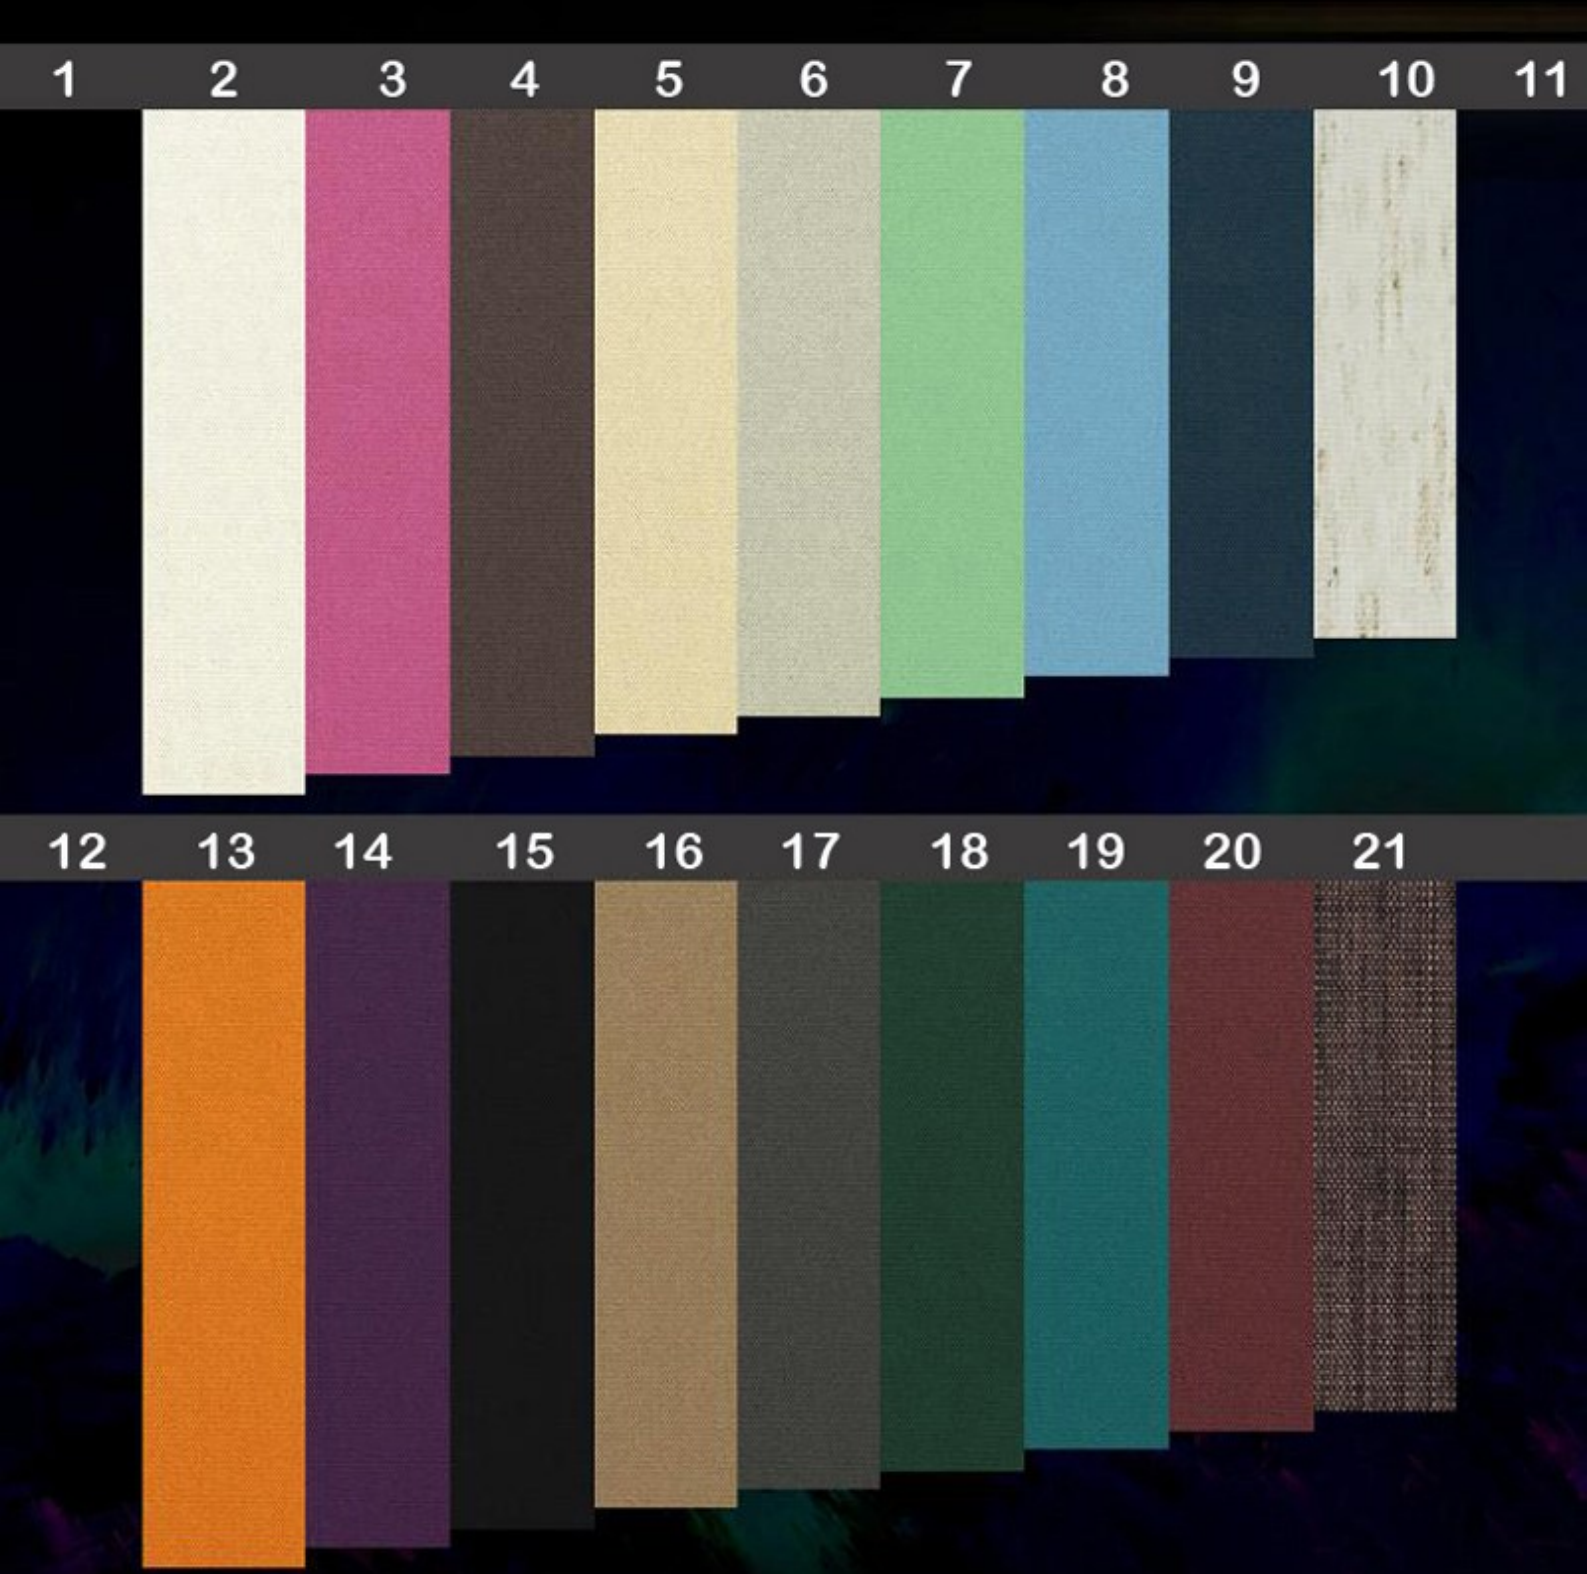

Suitable for all kinds of Home Office Hotel