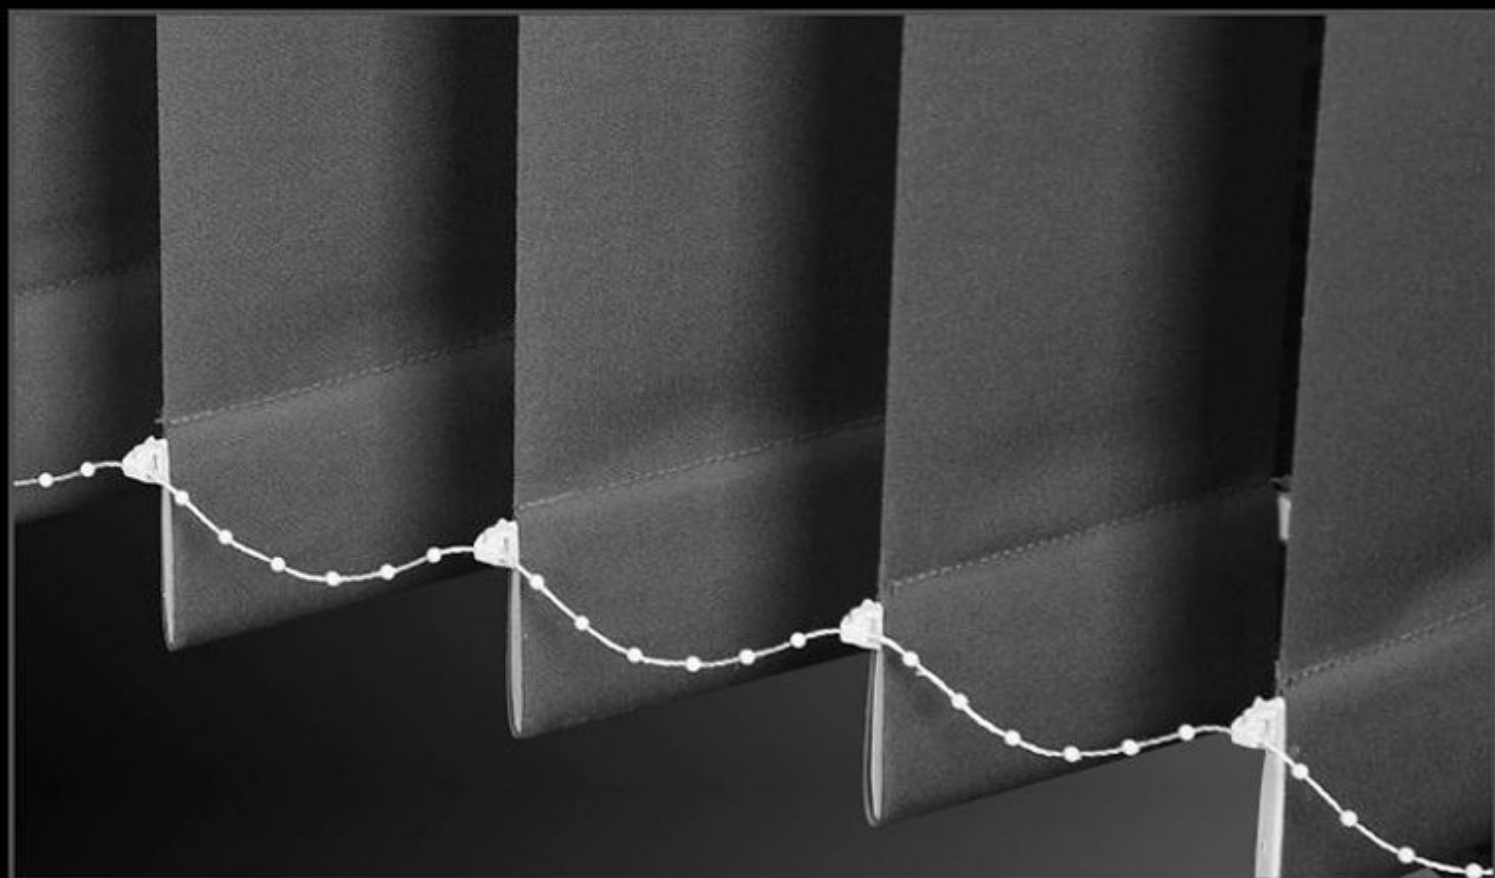

INSTALL

INSTALL

The image shows an office space with a large window covered by vertical blinds. The blinds are partially open, revealing a view of a city skyline with several tall buildings. In the foreground, there are two desks with computer monitors and office chairs. The lighting is bright, suggesting daytime. The overall aesthetic is modern and professional.

Suitable for office, studio and other working places.

Super soundless draw cord system

Boutique vertical blind

Streamline bottom beads, thickened edging

Ochre

White

Orange

Pink