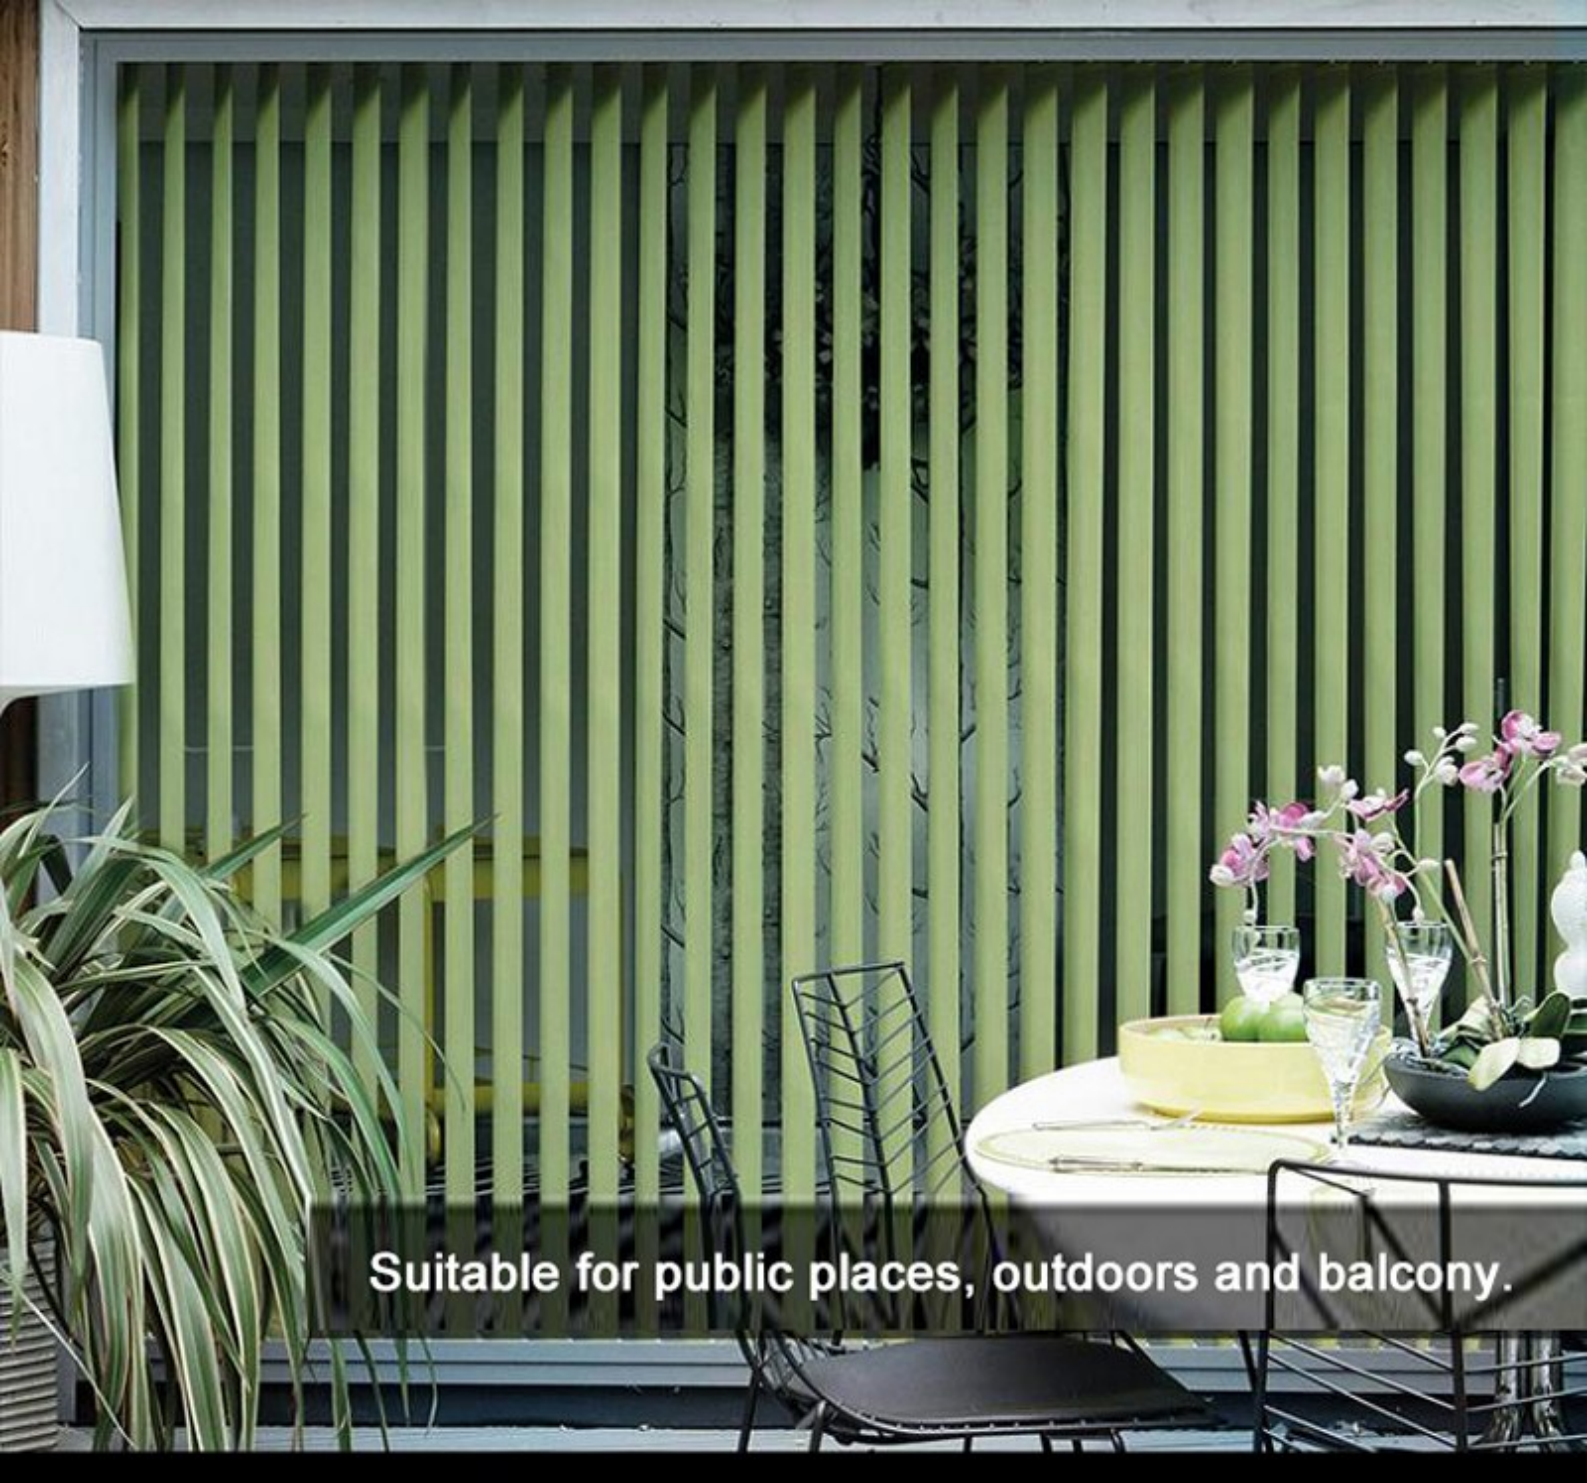

INSTALL

INSTALL

The image shows an office space with a large window covered by vertical blinds. The blinds are partially open, revealing a view of a city skyline with several tall buildings. In the foreground, there are two desks with computer monitors and office chairs. The lighting is bright, suggesting daytime. The overall aesthetic is modern and professional.

CR9 Vertical blind hanging curtain screen
venetian blind decoration hallway lightproof office

Boutique lightproof vertical blind

Thicker fabric, more lightproof

Elegant and harmonious beauty

One-piece and double-piece

Two ways of opening ways for choice

One-piece

Double-piece

Suitable for all kinds of Home Office Hotel

**Suitable for home decoration,
living room and bathroom**

Suitable for public places, outdoors and balcony.

Suitable for office, studio and other working places.

Super soundless draw cord system

Boutique vertical blind

Streamline bottom beads, thickened edging

Ochre

White

Orange

Pink