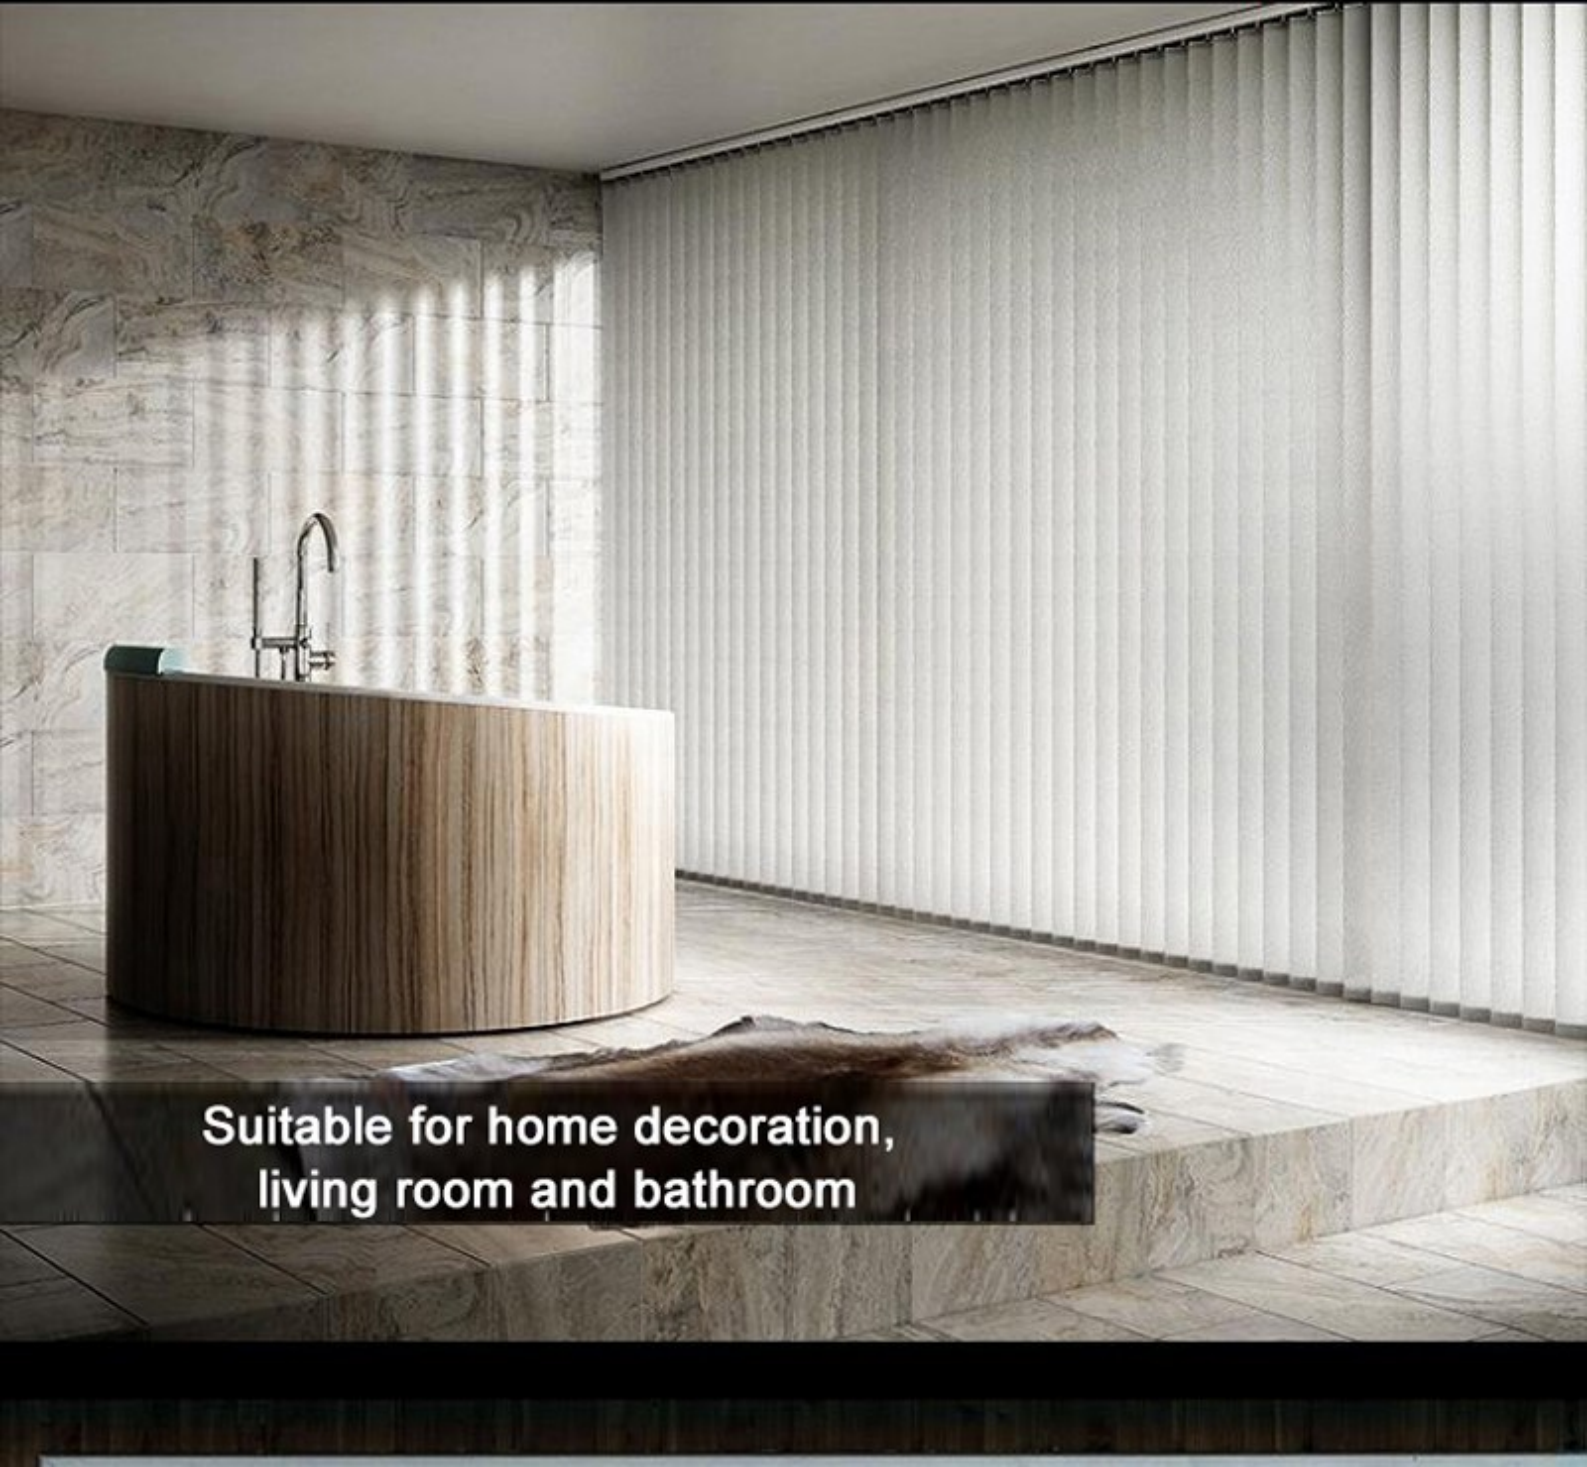

INSTALL

INSTALL

The image shows an office space with a large window covered by vertical blinds. The blinds are partially open, revealing a view of a city skyline with several tall buildings. In the foreground, there are two desks with computer monitors and office chairs. The lighting is bright, suggesting daytime. The overall aesthetic is modern and professional.

CR9 Vertical blind hanging curtain screen
venetian blind decoration hallway lightproof office

Boutique lightproof vertical blind

Thicker fabric, more lightproof

Elegant and harmonious beauty

One-piece and double-piece

Two ways of opening ways for choice

One-piece

Double-piece

Suitable for all kinds of Home Office Hotel

**Suitable for home decoration,
living room and bathroom**

Suitable for public places, outdoors and balcony.

Suitable for office, studio and other working places.

Super soundless draw cord system

Boutique vertical blind

Streamline bottom beads, thickened edging

Ochre

White

Orange

Pink